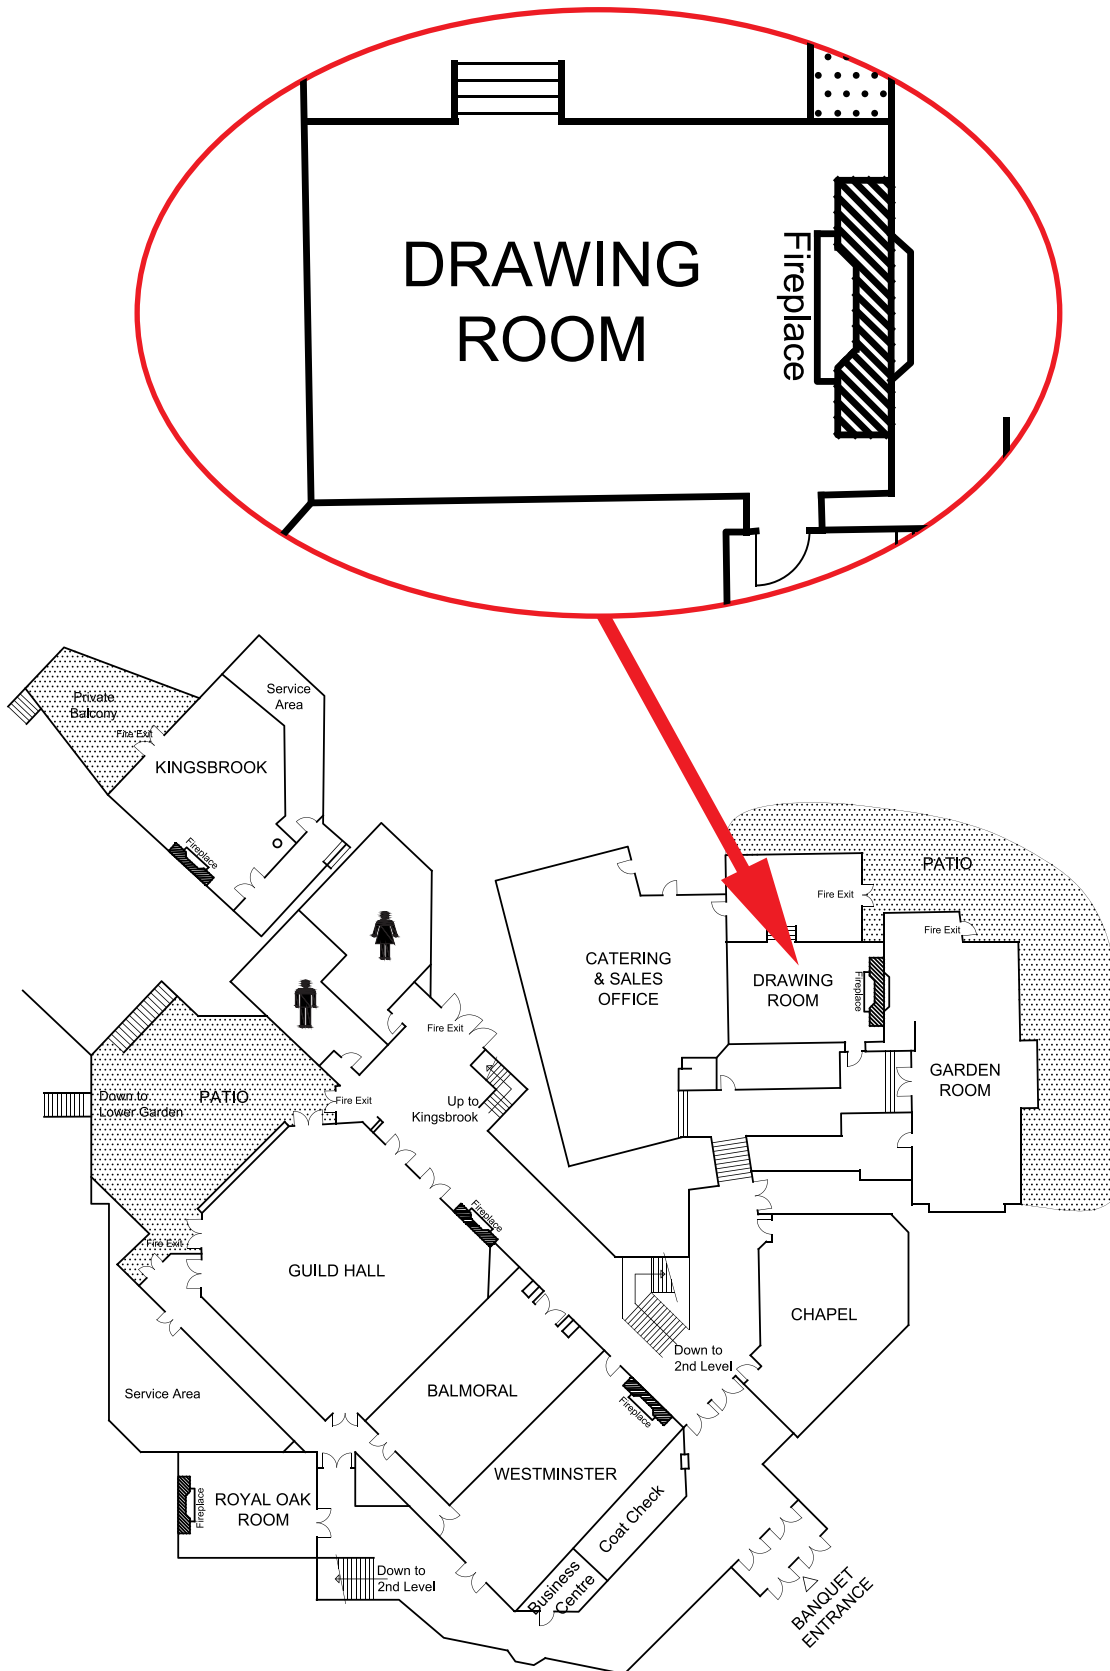

The Drawing Room

Third Floor

Join Us!

oldmilltoronto.com #oldmilltoronto

21 Old Mill Road Toronto, Ontario M8X 1G5 • T 416.236.2641 • info@oldmilltoronto.com

OLDMILL
TORONTO EST. 1914