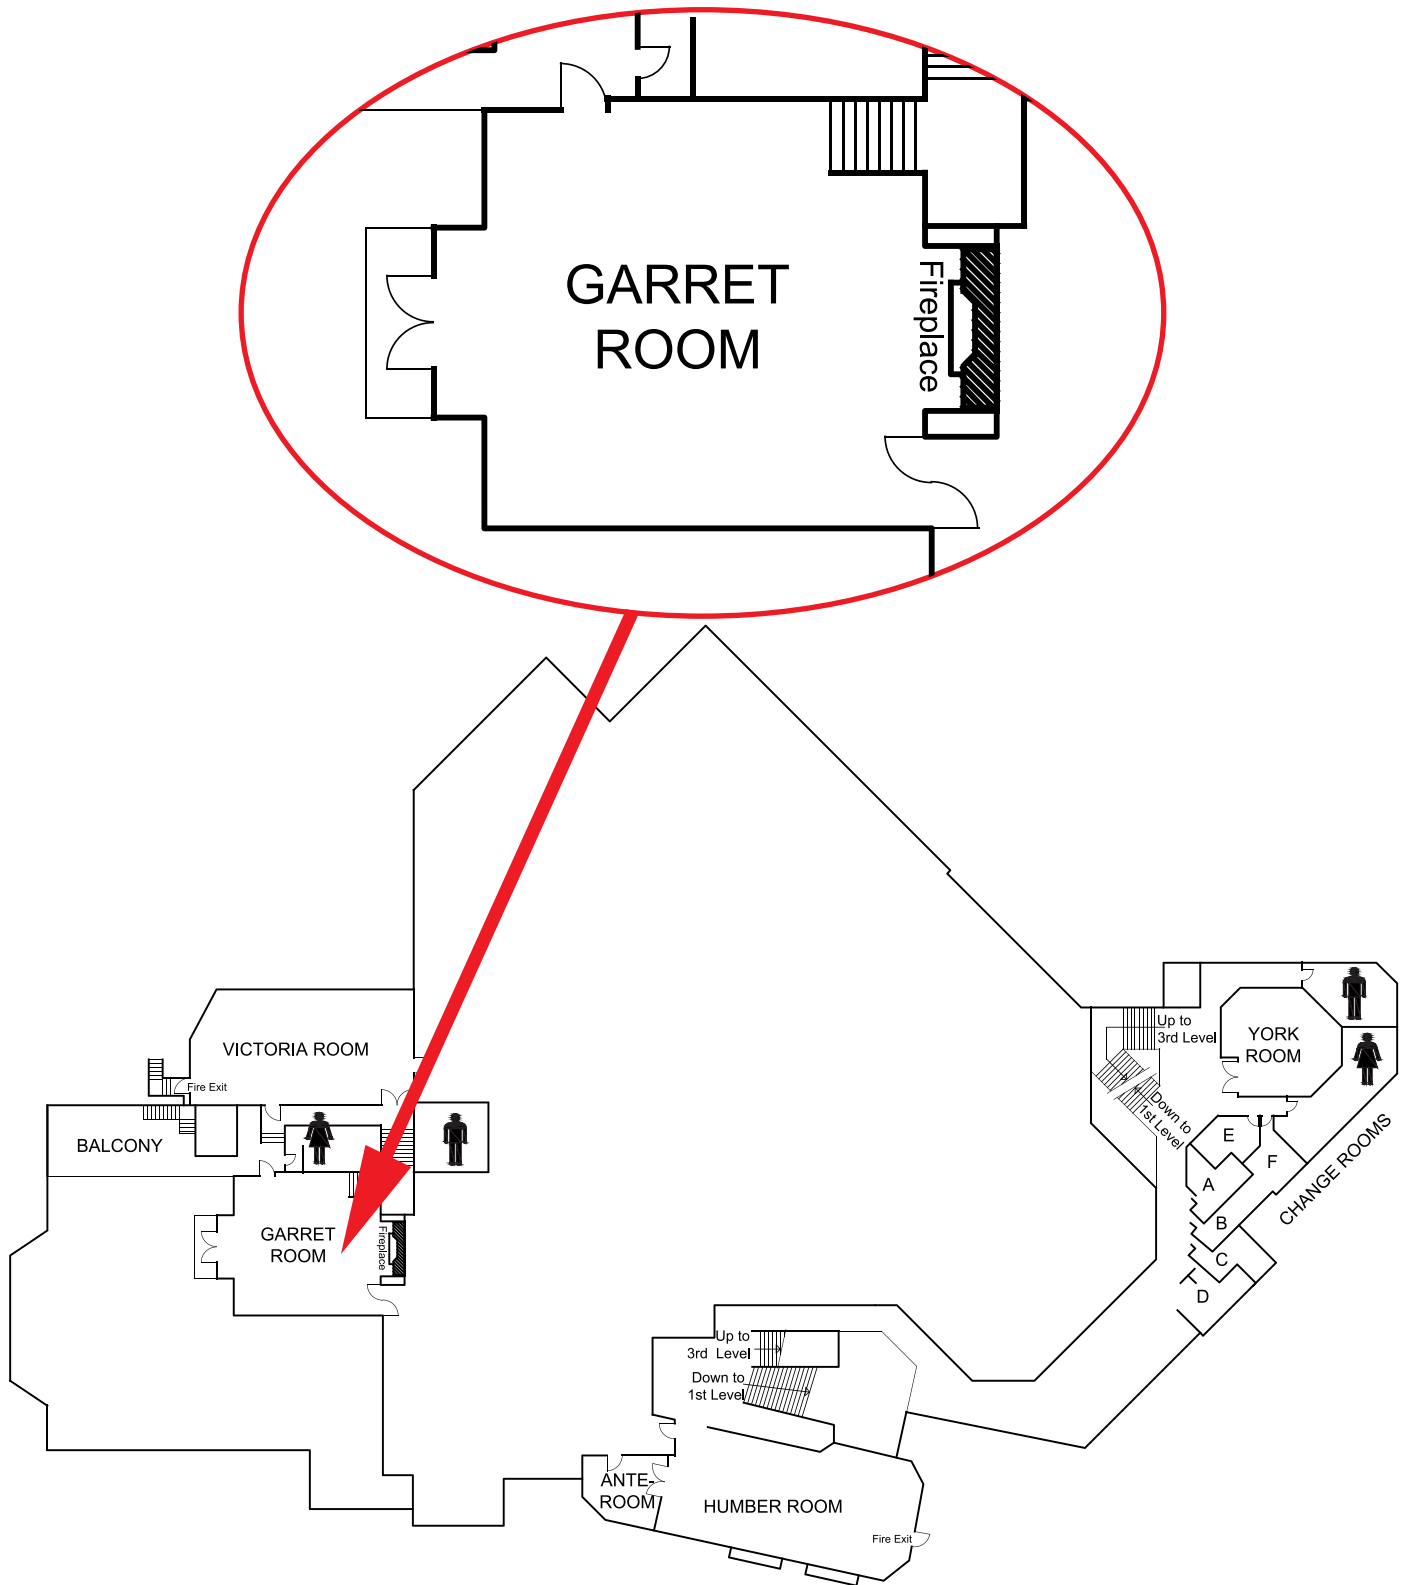

The Garret Room

Second Floor | Dining Room (Ground Level)

Join Us!

oldmilltoronto.com #oldmilltoronto

21 Old Mill Road Toronto, Ontario M8X 1G5 • T 416.236.2641 • info@oldmilltoronto.com