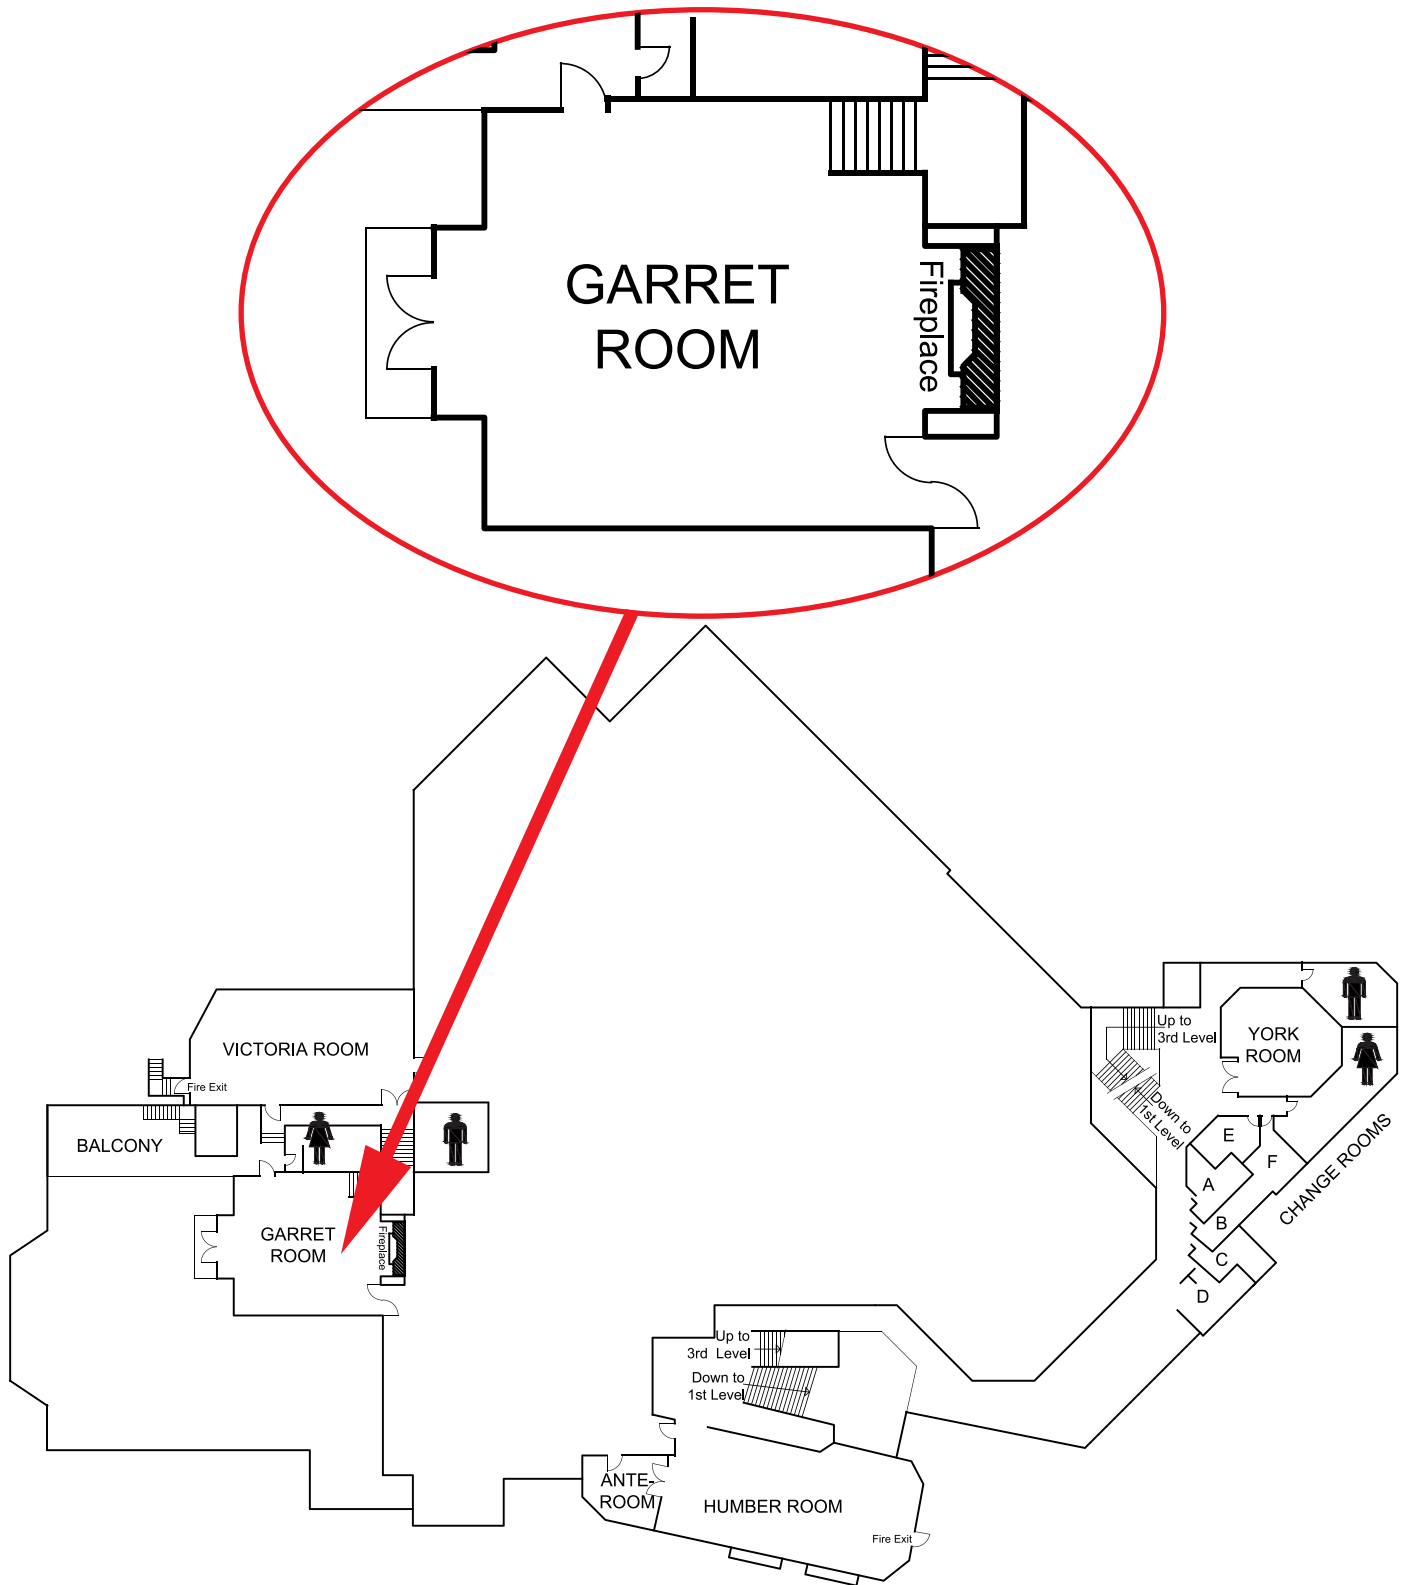

OLD MILL TORONTO

EST. 1914

The Garret Room

Second Floor | Dining Room (Ground Level)

Sample Room Set-up

Dimensions in Feet	Ceiling Heights	Square Footage	Theatre Style	Banquet Style Max.	Banquet Style Min.	School Room Style	Reception Style	Board Room	U Shape
29 x 31	11' 10"	913	50	60	45	40	77	24	20

Join Us!    

oldmilltoronto.com #oldmilltoronto

21 Old Mill Road Toronto, Ontario M8X 1G5 • T 416.236.2641 • info@oldmilltoronto.com

OLDMILL
TORONTO EST. 1914

The Garret Room

Second Floor | Dining Room (Ground Level)