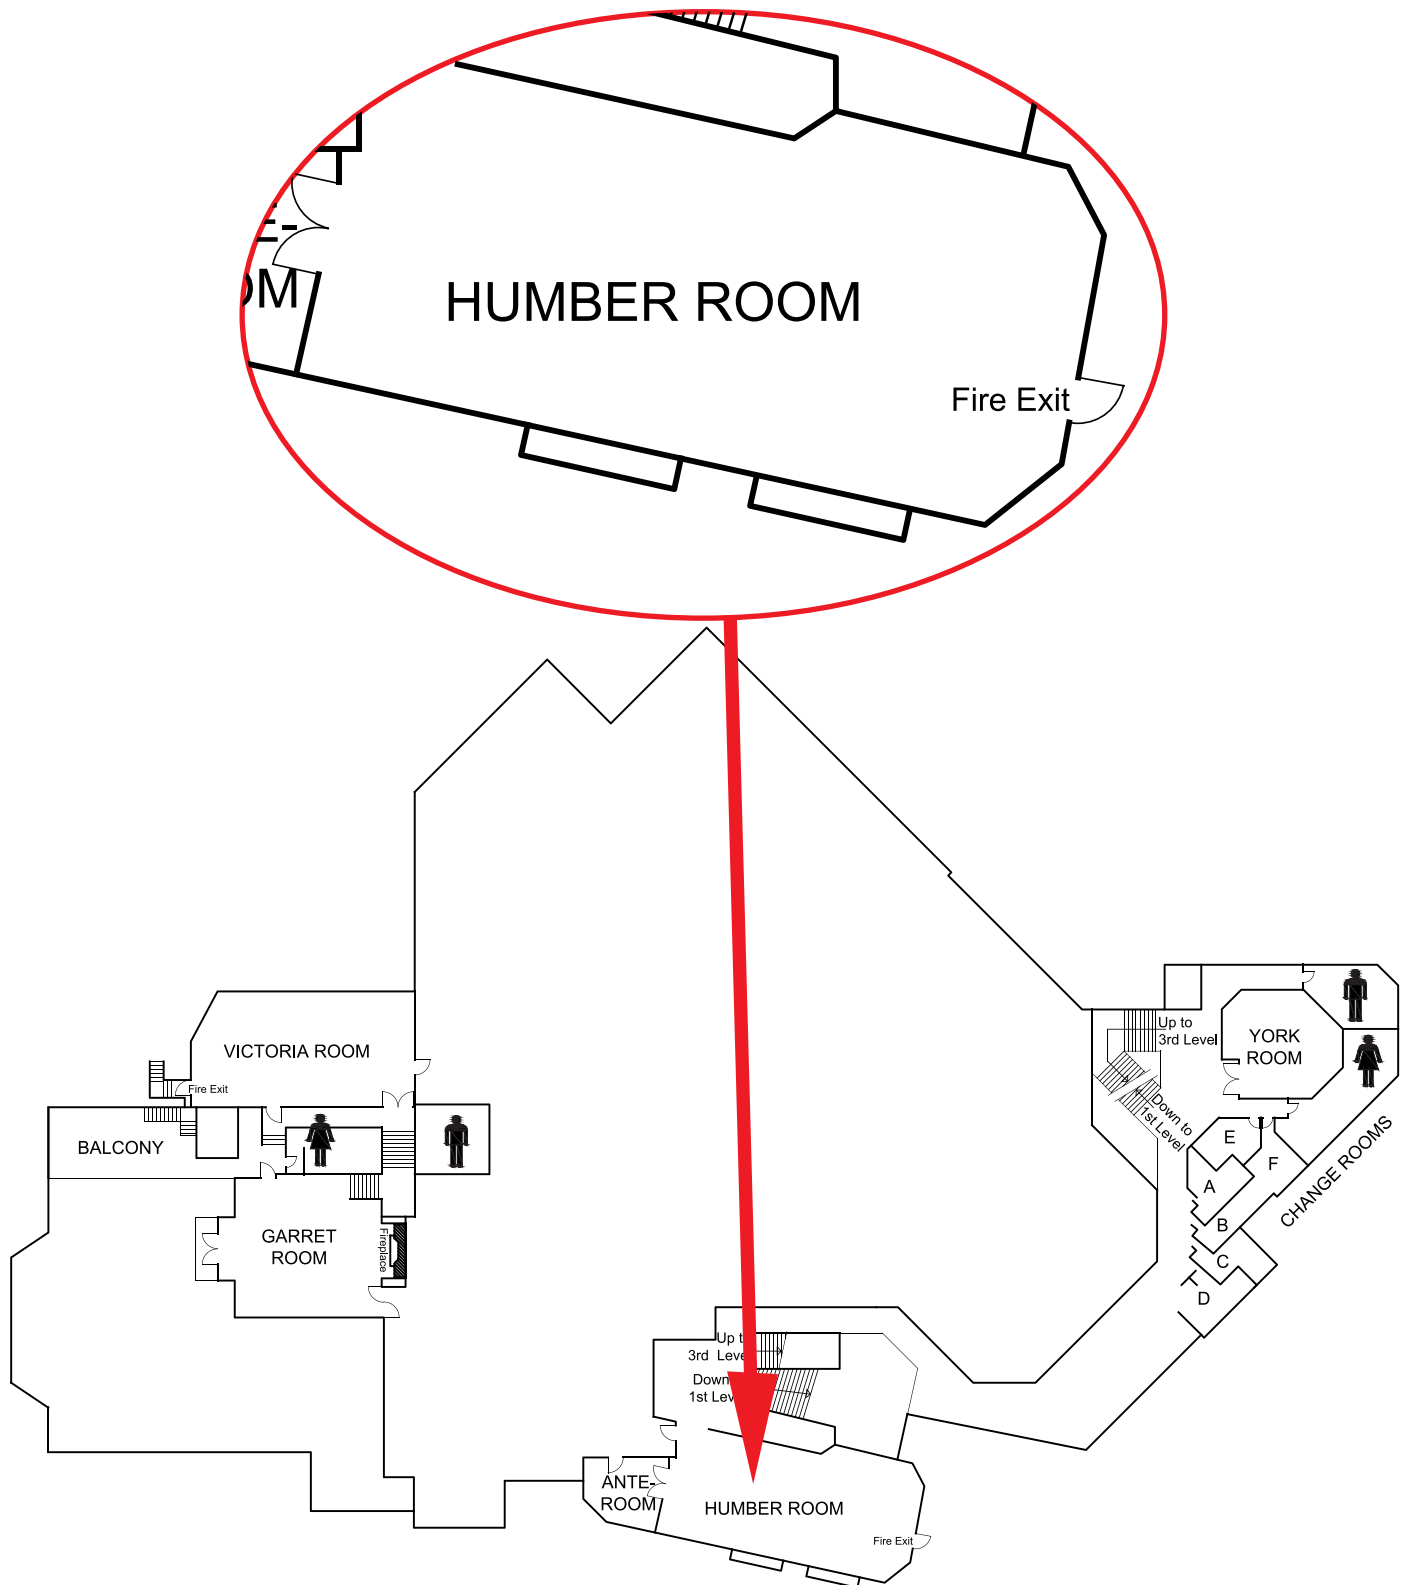

The Humber Room

Second Floor

Join Us!

oldmilltoronto.com #oldmilltoronto

21 Old Mill Road Toronto, Ontario M8X 1G5 • T 416.236.2641 • info@oldmilltoronto.com

OLDMILL
TORONTO EST. 1914