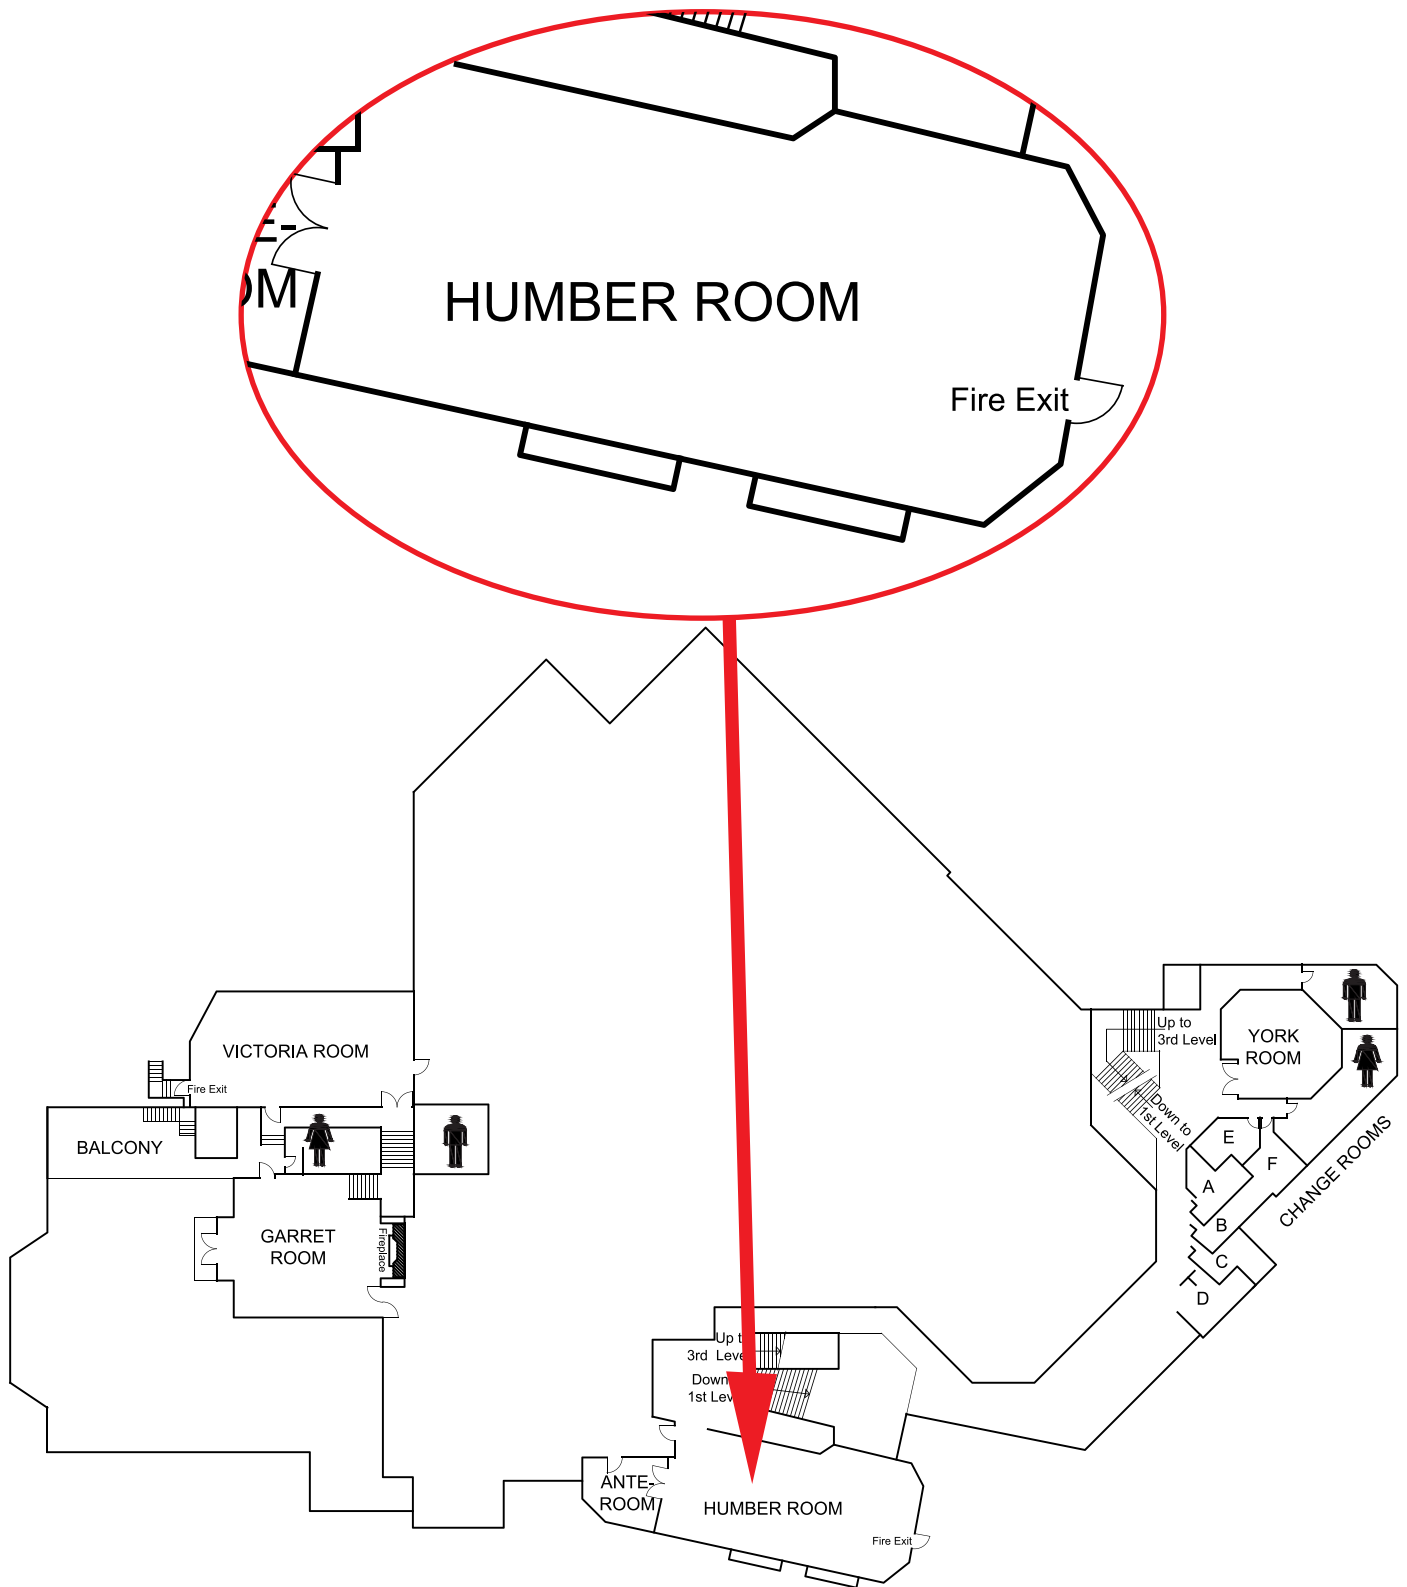

The Humber Room

Second Floor

Join Us!

oldmilltoronto.com #oldmilltoronto

21 Old Mill Road Toronto, Ontario M8X 1G5 • T 416.236.2641 • info@oldmilltoronto.com