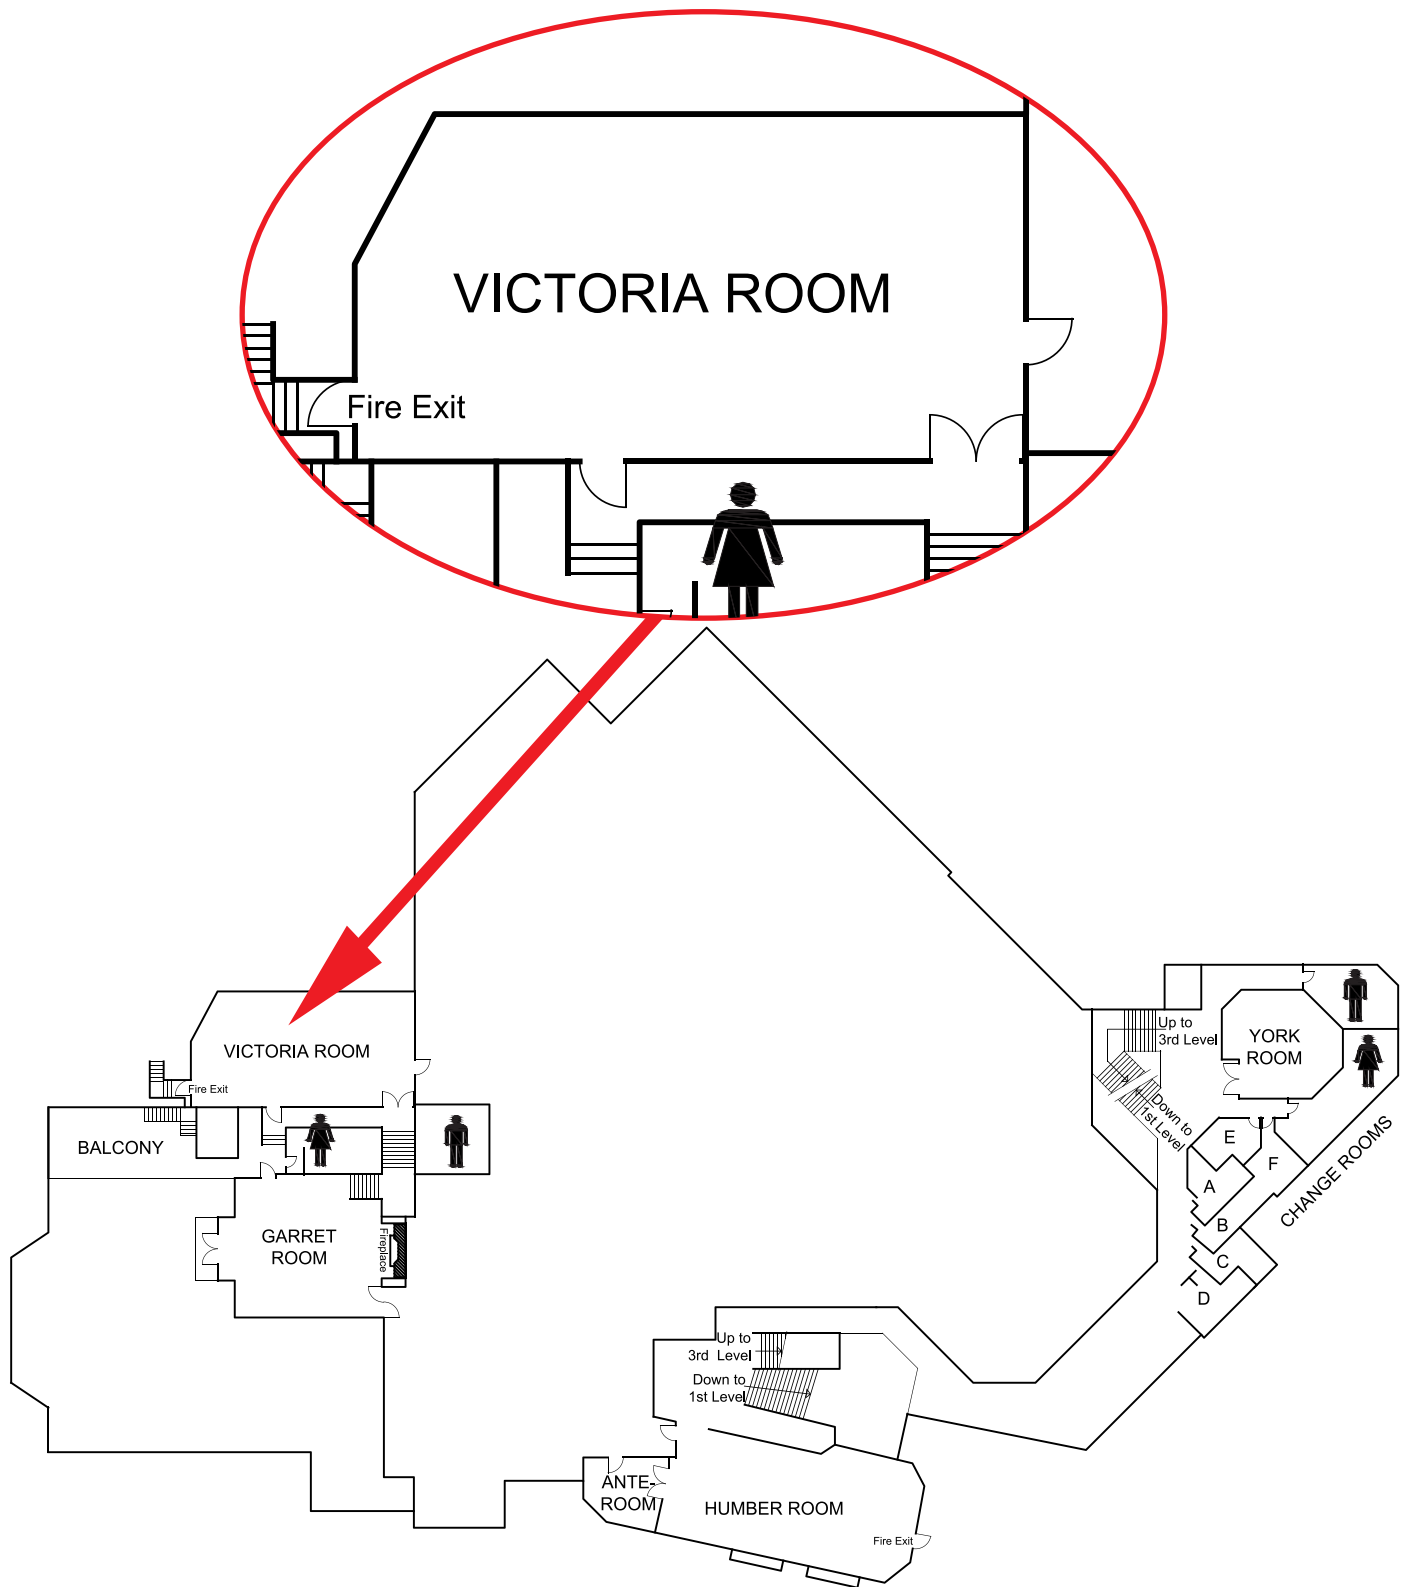

The Victoria Room

Second Floor

Join Us!

oldmilltoronto.com #oldmilltoronto

21 Old Mill Road Toronto, Ontario M8X 1G5 • T 416.236.2641 • info@oldmilltoronto.com