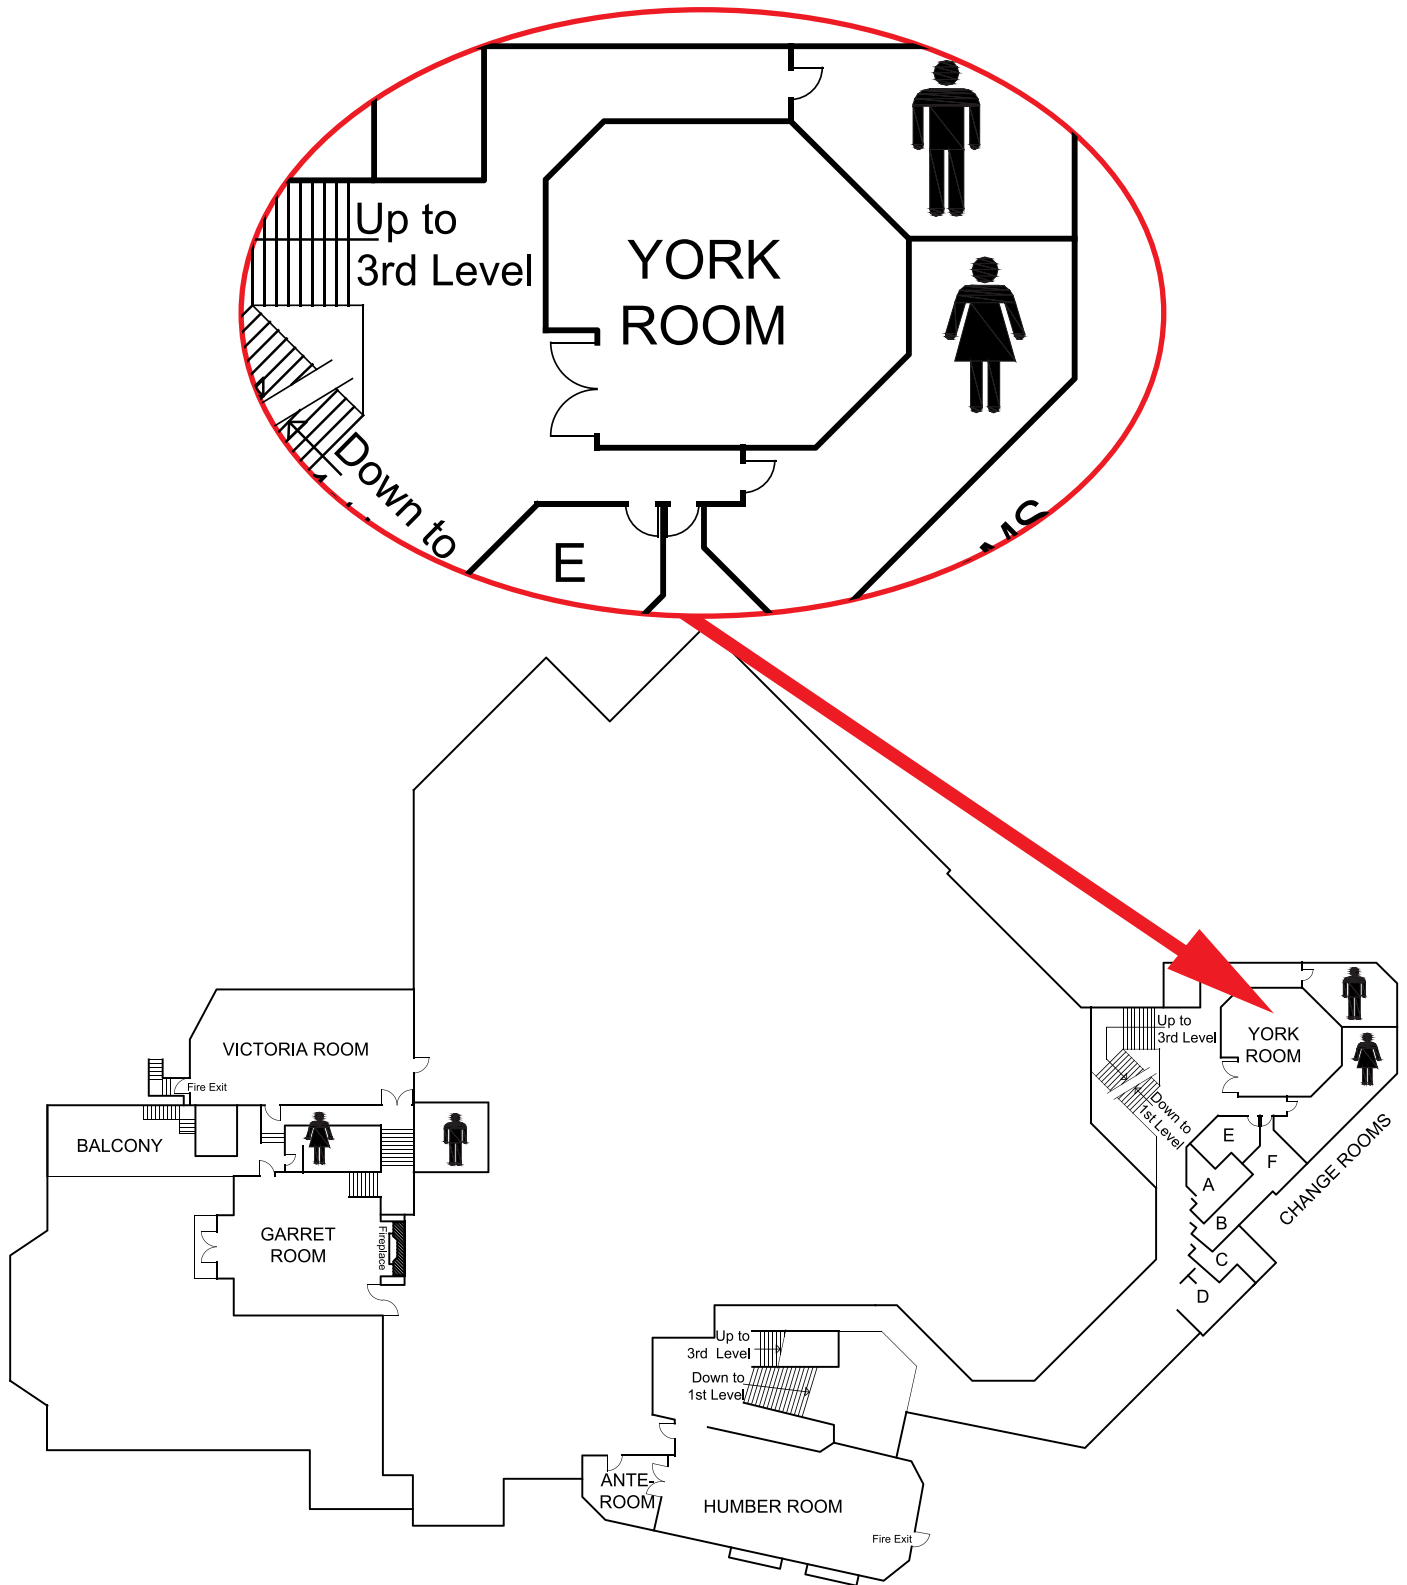

The York Room

Second Floor

Join Us!

oldmilltoronto.com #oldmilltoronto

21 Old Mill Road Toronto, Ontario M8X 1G5 • T 416.236.2641 • info@oldmilltoronto.com

OLDMILL
TORONTO EST. 1914